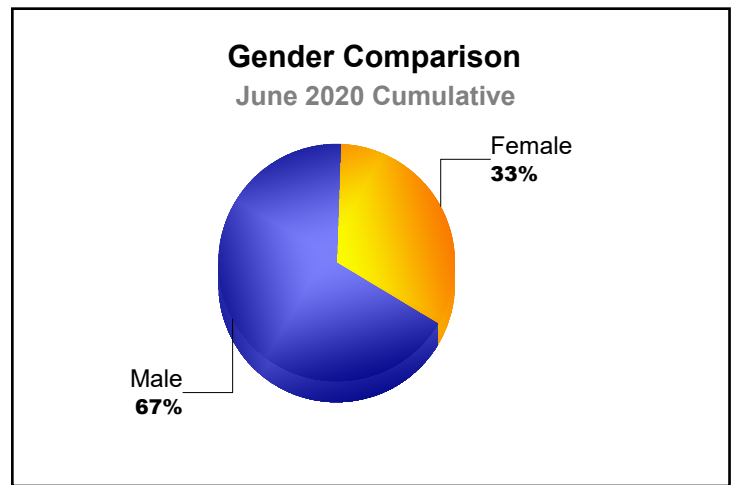

Year	New Clubs	Dropped Clubs	Gain/ Loss Clubs	New Members	Charter Members	Reinstate Members	Transfer Members	Total Member Added	Total Members Dropped	Gain/ Loss Members
2015-2016	0	0	0	114	1	4	9	128	-139	-11
2016-2017	0	0	0	100	0	5	9	114	-117	-3
2017-2018	0	0	0	93	1	4	10	108	-140	-32
2018-2019	0	0	0	109	0	0	8	117	-132	-15
2019-2020	1	-3	-2	63	24	3	18	108	-157	-49
<b>Average</b>	<b>0</b>	<b>-1</b>	<b>0</b>	<b>96</b>	<b>5</b>	<b>3</b>	<b>11</b>	<b>115</b>	<b>-137</b>	<b>-22</b>