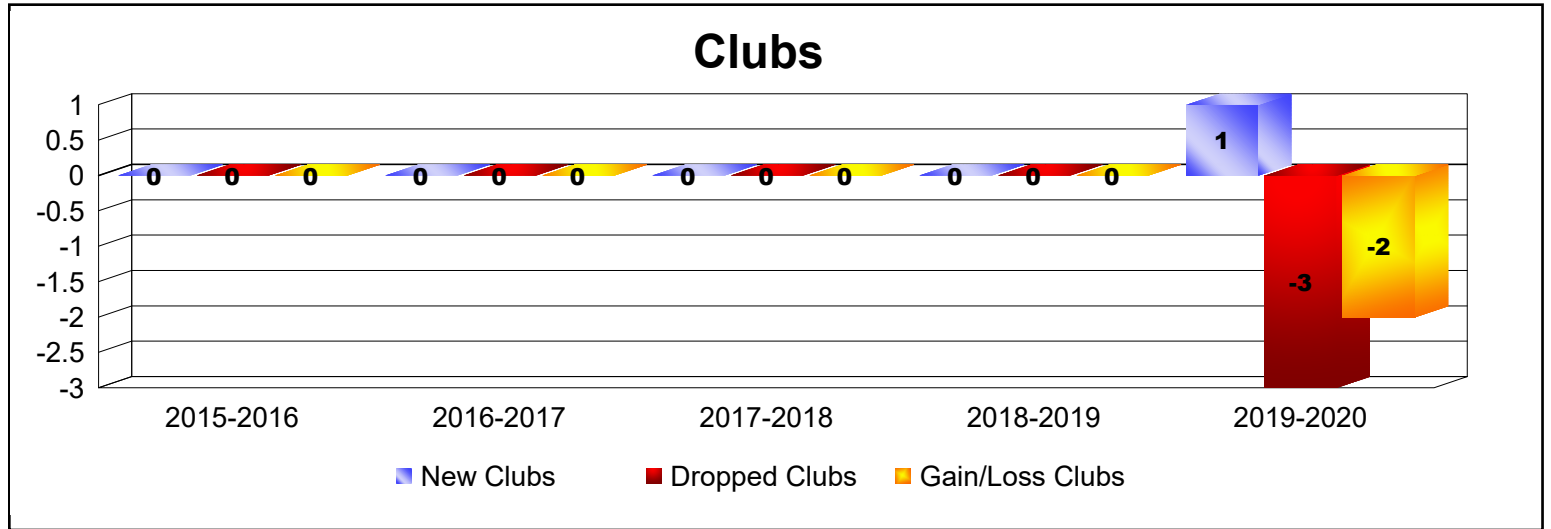

Year	New Clubs	Dropped Clubs	Gain/ Loss Clubs	New Members	Charter Members	Reinstate Members	Transfer Members	Total Member Added	Total Members Dropped	Gain/ Loss Members
2015-2016	0	0	0	114	1	4	9	128	-139	-11
2016-2017	0	0	0	100	0	5	9	114	-117	-3
2017-2018	0	0	0	93	1	4	10	108	-140	-32
2018-2019	0	0	0	109	0	0	8	117	-132	-15
2019-2020	1	-3	-2	63	24	3	18	108	-157	-49
<b>Average</b>	<b>0</b>	<b>-1</b>	<b>0</b>	<b>96</b>	<b>5</b>	<b>3</b>	<b>11</b>	<b>115</b>	<b>-137</b>	<b>-22</b>

Year	New Clubs	Dropped Clubs	Gain/Loss Clubs	New Members	Charter Members	Reinstate Members	Transfer Members	Total Member Added	Total Members Dropped	Gain/Loss Members
2015-2016	0	0	0	3	0	1	0	4	-9	-5
2016-2017	0	0	0	4	0	0	0	4	-6	-2
2017-2018	0	0	0	3	0	0	0	3	-7	-4
2018-2019	0	0	0	2	0	0	0	2	-11	-9
2019-2020	0	0	0	3	0	0	0	3	-5	-2
<b>Average</b>	<b>0</b>	<b>0</b>	<b>0</b>	<b>3</b>	<b>0</b>	<b>0</b>	<b>0</b>	<b>3</b>	<b>-8</b>	<b>-4</b>