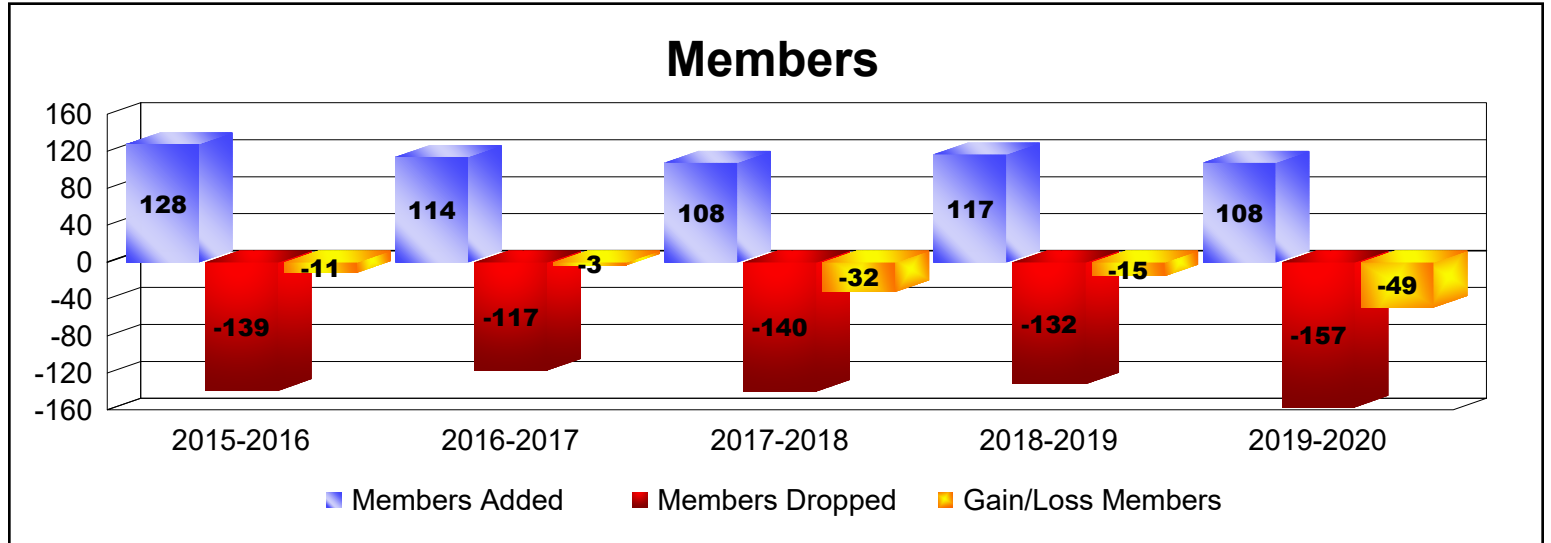

Year	New Clubs	Dropped Clubs	Gain/ Loss Clubs	New Members	Charter Members	Reinstate Members	Transfer Members	Total Member Added	Total Members Dropped	Gain/ Loss Members
2015-2016	0	0	0	114	1	4	9	128	-139	-11
2016-2017	0	0	0	100	0	5	9	114	-117	-3
2017-2018	0	0	0	93	1	4	10	108	-140	-32
2018-2019	0	0	0	109	0	0	8	117	-132	-15
2019-2020	1	-3	-2	63	24	3	18	108	-157	-49
<b>Average</b>	<b>0</b>	<b>-1</b>	<b>0</b>	<b>96</b>	<b>5</b>	<b>3</b>	<b>11</b>	<b>115</b>	<b>-137</b>	<b>-22</b>

Year	New Clubs	Dropped Clubs	Gain/Loss Clubs	New Members	Charter Members	Reinstate Members	Transfer Members	Total Member Added	Total Members Dropped	Gain/Loss Members
2015-2016	0	0	0	3	0	1	0	4	-9	-5
2016-2017	0	0	0	4	0	0	0	4	-6	-2
2017-2018	0	0	0	3	0	0	0	3	-7	-4
2018-2019	0	0	0	2	0	0	0	2	-11	-9
2019-2020	0	0	0	3	0	0	0	3	-5	-2
<b>Average</b>	<b>0</b>	<b>0</b>	<b>0</b>	<b>3</b>	<b>0</b>	<b>0</b>	<b>0</b>	<b>3</b>	<b>-8</b>	<b>-4</b>