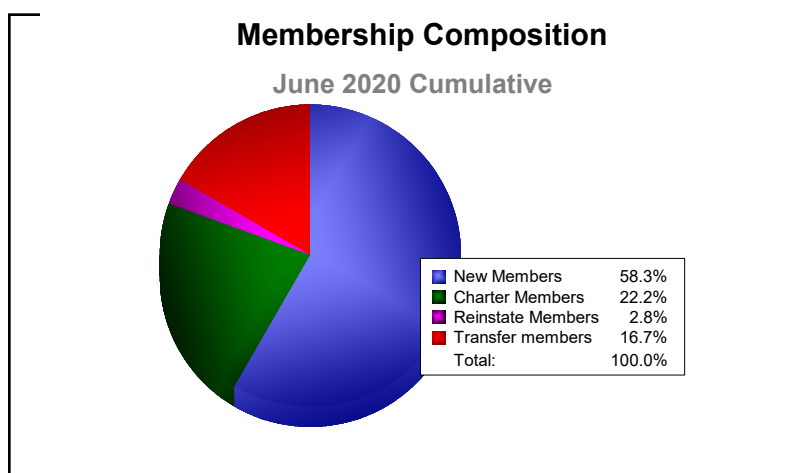

Year	New Clubs	Dropped Clubs	Gain/ Loss Clubs	New Members	Charter Members	Reinstate Members	Transfer Members	Total Member Added	Total Members Dropped	Gain/ Loss Members
2015-2016	0	0	0	114	1	4	9	128	-139	-11
2016-2017	0	0	0	100	0	5	9	114	-117	-3
2017-2018	0	0	0	93	1	4	10	108	-140	-32
2018-2019	0	0	0	109	0	0	8	117	-132	-15
2019-2020	1	-3	-2	63	24	3	18	108	-157	-49
<b>Average</b>	<b>0</b>	<b>-1</b>	<b>0</b>	<b>96</b>	<b>5</b>	<b>3</b>	<b>11</b>	<b>115</b>	<b>-137</b>	<b>-22</b>

Year	New Clubs	Dropped Clubs	Gain/Loss Clubs	New Members	Charter Members	Reinstate Members	Transfer Members	Total Member Added	Total Members Dropped	Gain/Loss Members
2015-2016	0	0	0	3	0	1	0	4	-9	-5
2016-2017	0	0	0	4	0	0	0	4	-6	-2
2017-2018	0	0	0	3	0	0	0	3	-7	-4
2018-2019	0	0	0	2	0	0	0	2	-11	-9
2019-2020	0	0	0	3	0	0	0	3	-5	-2
<b>Average</b>	<b>0</b>	<b>0</b>	<b>0</b>	<b>3</b>	<b>0</b>	<b>0</b>	<b>0</b>	<b>3</b>	<b>-8</b>	<b>-4</b>